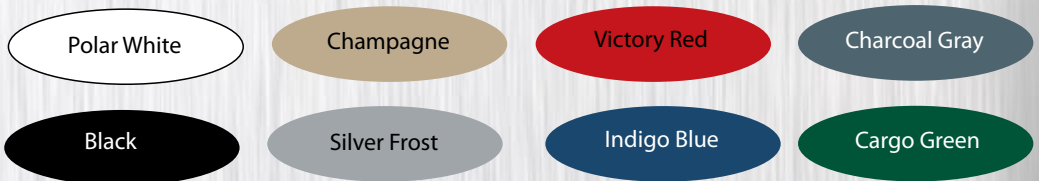

STANDARD FEATURES INCLUDE:

- Front Jack
- Safety Chains and Hooks
- Incandescent Tail & Clearance Lights
- White Spoke Wheels
- ABS Chrome Center Caps
- .030" Prefinished Aluminum Skin
- 3/8" Plywood Interior Walls
- 3/4" Plywood Floor
- Aluminum Fenders
- 24" OC Floor Crossmembers
- 16" OC Wall Studs
- 24" OC Roof Bows

HAULMARK'S COMMITMENT TO QUALITY

For over a quarter century, Haulmark has constructed the best built trailers in America. We recognize and value the importance of strength, durability and quality, and strive to give our customers nothing less. Come see why Haulmark is built strong for the way you work and play.

STANDARD COLORS

UP-CHARGE COLORS

THE ONLY "AUTOMOTIVE MODEL" WARRANTY IN THE INDUSTRY.

One company. One warranty. One phone call. You don't have to call each individual parts supplier to get service like you do with a competitor's product.

Want more information? Snap this with your smart phone to visit our website.